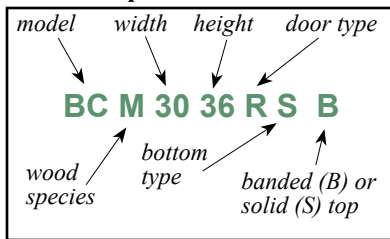

Helpful Cabinet Ordering Information

Example Model Number

Bottom Type Code Key

- **S** = Shelf Bottom
- **B** = Bar Bottom
- **N** = Box Bottom

Add the code at the end of the model number for your door and bottom options.

Door Type Code Key

- **F** = Flat Panel
- **R** = Raised Panel
- **B** = Beadboard
- **G** = Glass
- **M** = Mirror

Available in

PINE • MAPLE • OAK • CHERRY

Model #	Description	W	H	D	Pegs
Mirror					
OM_2133S	Mirror 21"w	21"	33"	1 3/4"	-
OM_2433S	Mirror 24"w	24"	33"	1 3/4"	-

Mirror with Shelf

MS_2633S	Mirror with Shelf 26"w	26"	33"	6 1/4"	-

Mirror with Shelf and Pegs

MPS_2633S	Mirror with Shelf & Pegs 26"w	26"	33"	6 1/4"	3